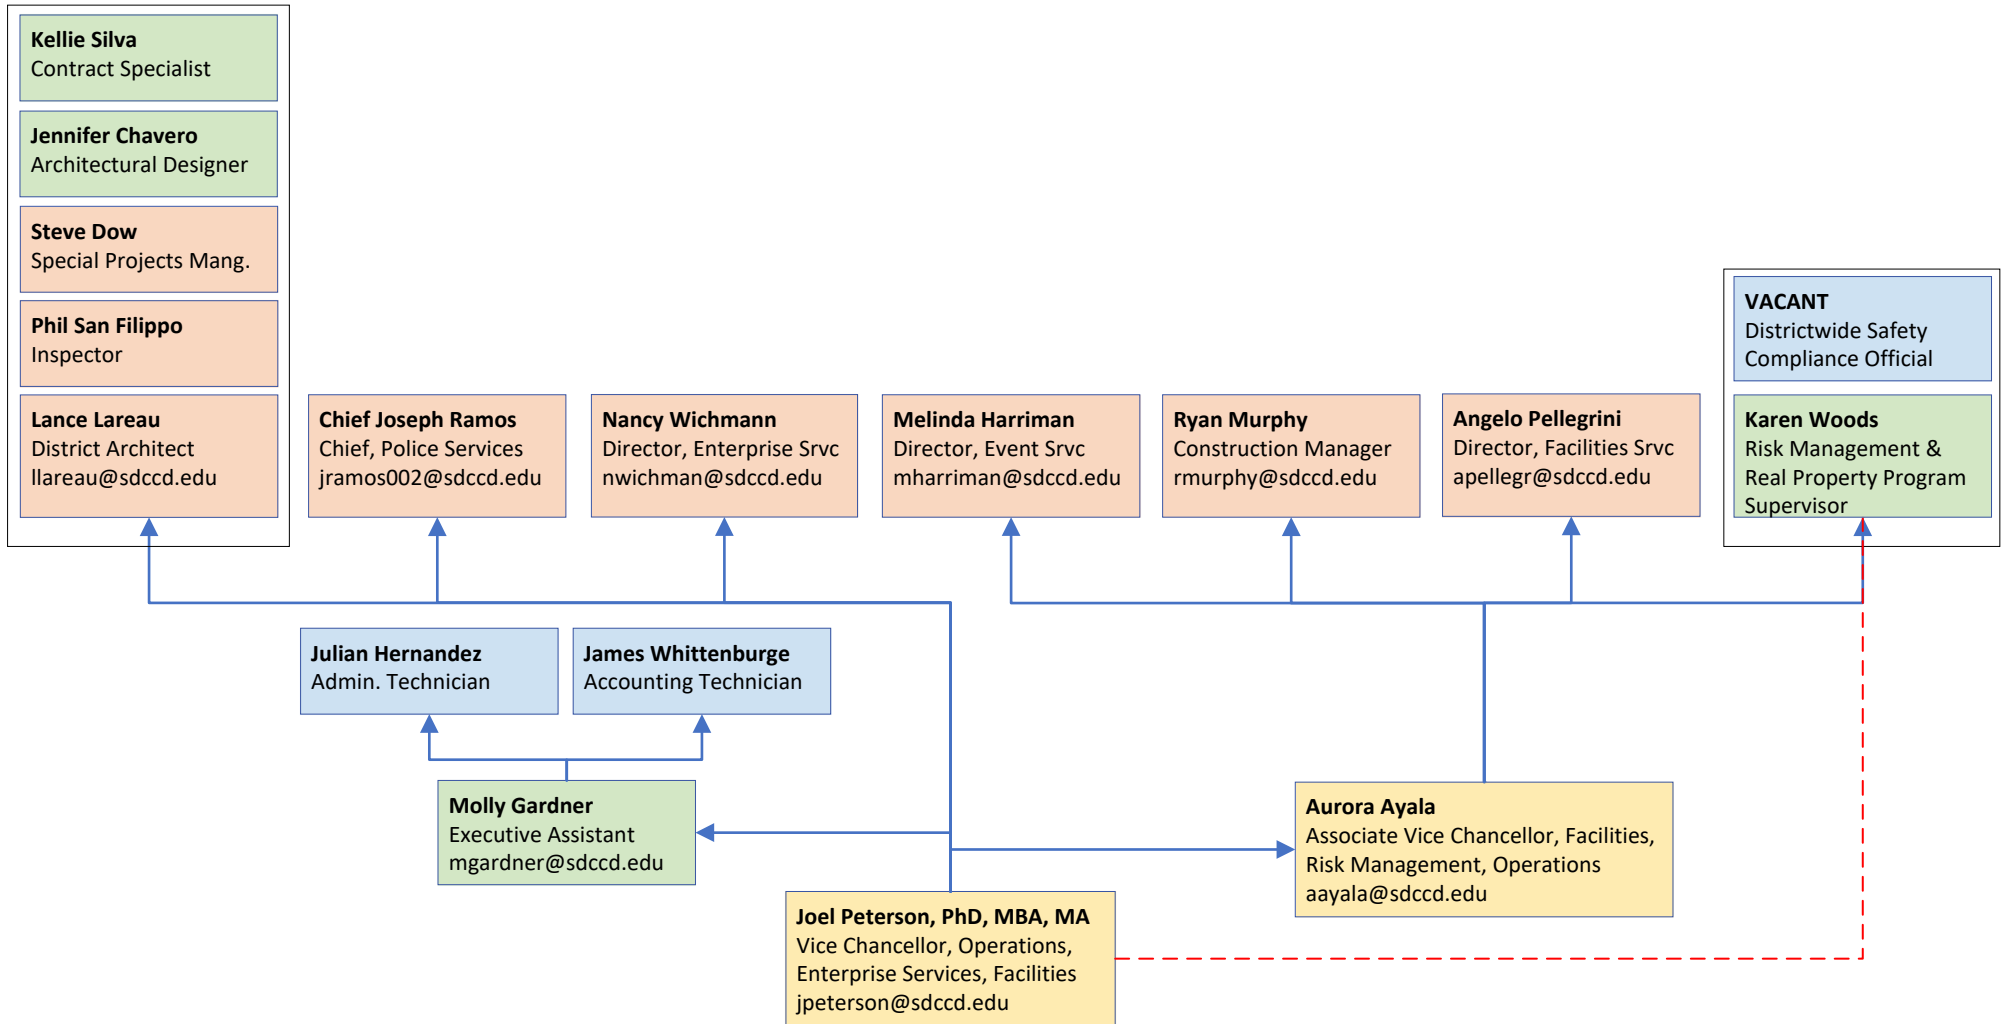

-  District
-  College Police
-  Enterprise Services
-  Facilities - Director
-  Facilities – Asst Director

Operations, Enterprise Services, and Facilities DISTRICT

-  Executive Management
-  Management
-  Supervisory & Professional Admin
-  Classified Professional

-  District
-  College Police
-  Enterprise Services
-  Facilities - Director
-  Facilities – Asst Director

Operations, Enterprise Services, and Facilities

COLLEGE POLICE

VACANT

- College Serv Officer | 5 (1 FTE)
- College Serv Officer | 5 (0.4 FTE)
- Dispatcher | 4 (1 FTE)
- Police Officer | 3 (1 FTE)
- Admin Technician | 1 (1 FTE)
- Admin Assistant I | 1.5 (1 FTE)/.50 FTE

PARKING

NANCE (3)

METER TECHNICIAN / CSO (1)

ADMIN ASSISTANT I (1)

ADMIN ASSISTANT III (2)

Leticia Robles
Parking Supervisor

Regan Impellizeri
Supervisor, Parking Program

RECORDS