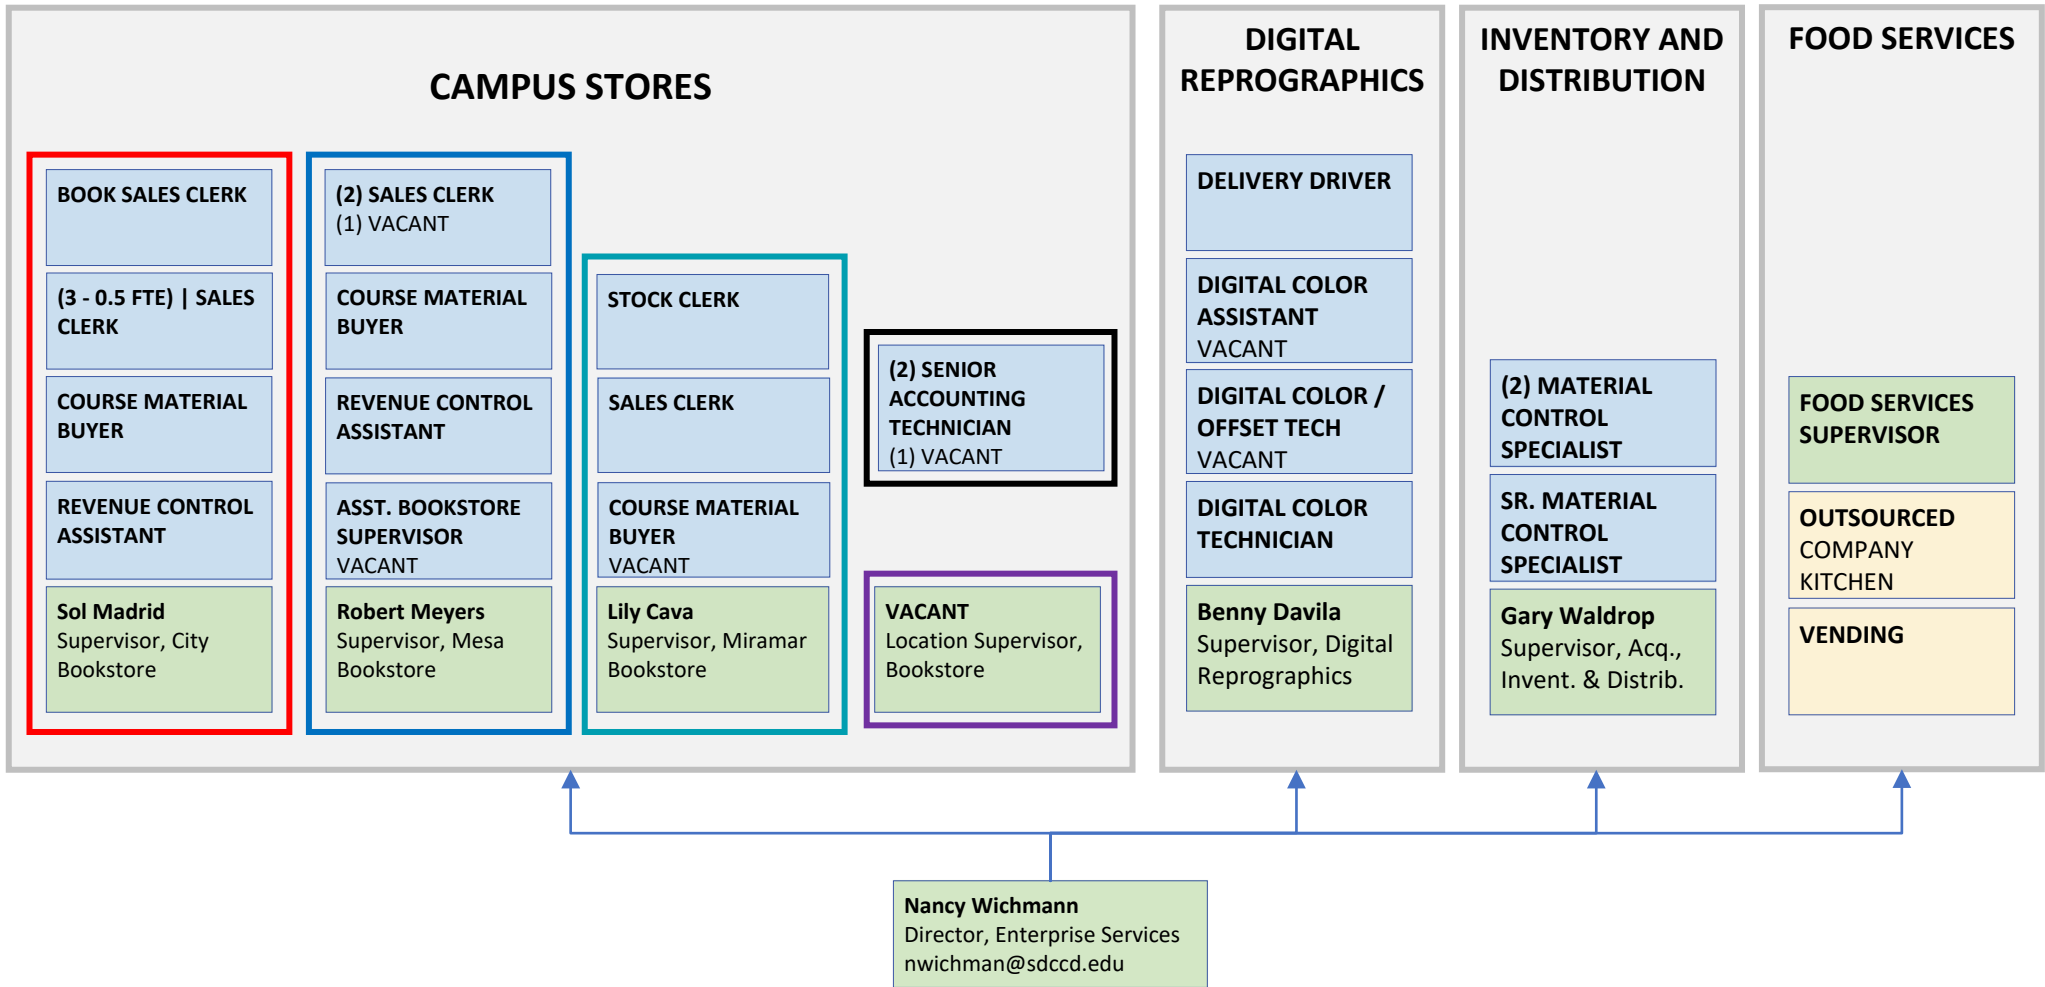

- District
- College Police
- Enterprise Services
- Facilities - Director
- Facilities – Asst Director

Operations, Enterprise Services, and Facilities

ENTERPRISE SERVICES