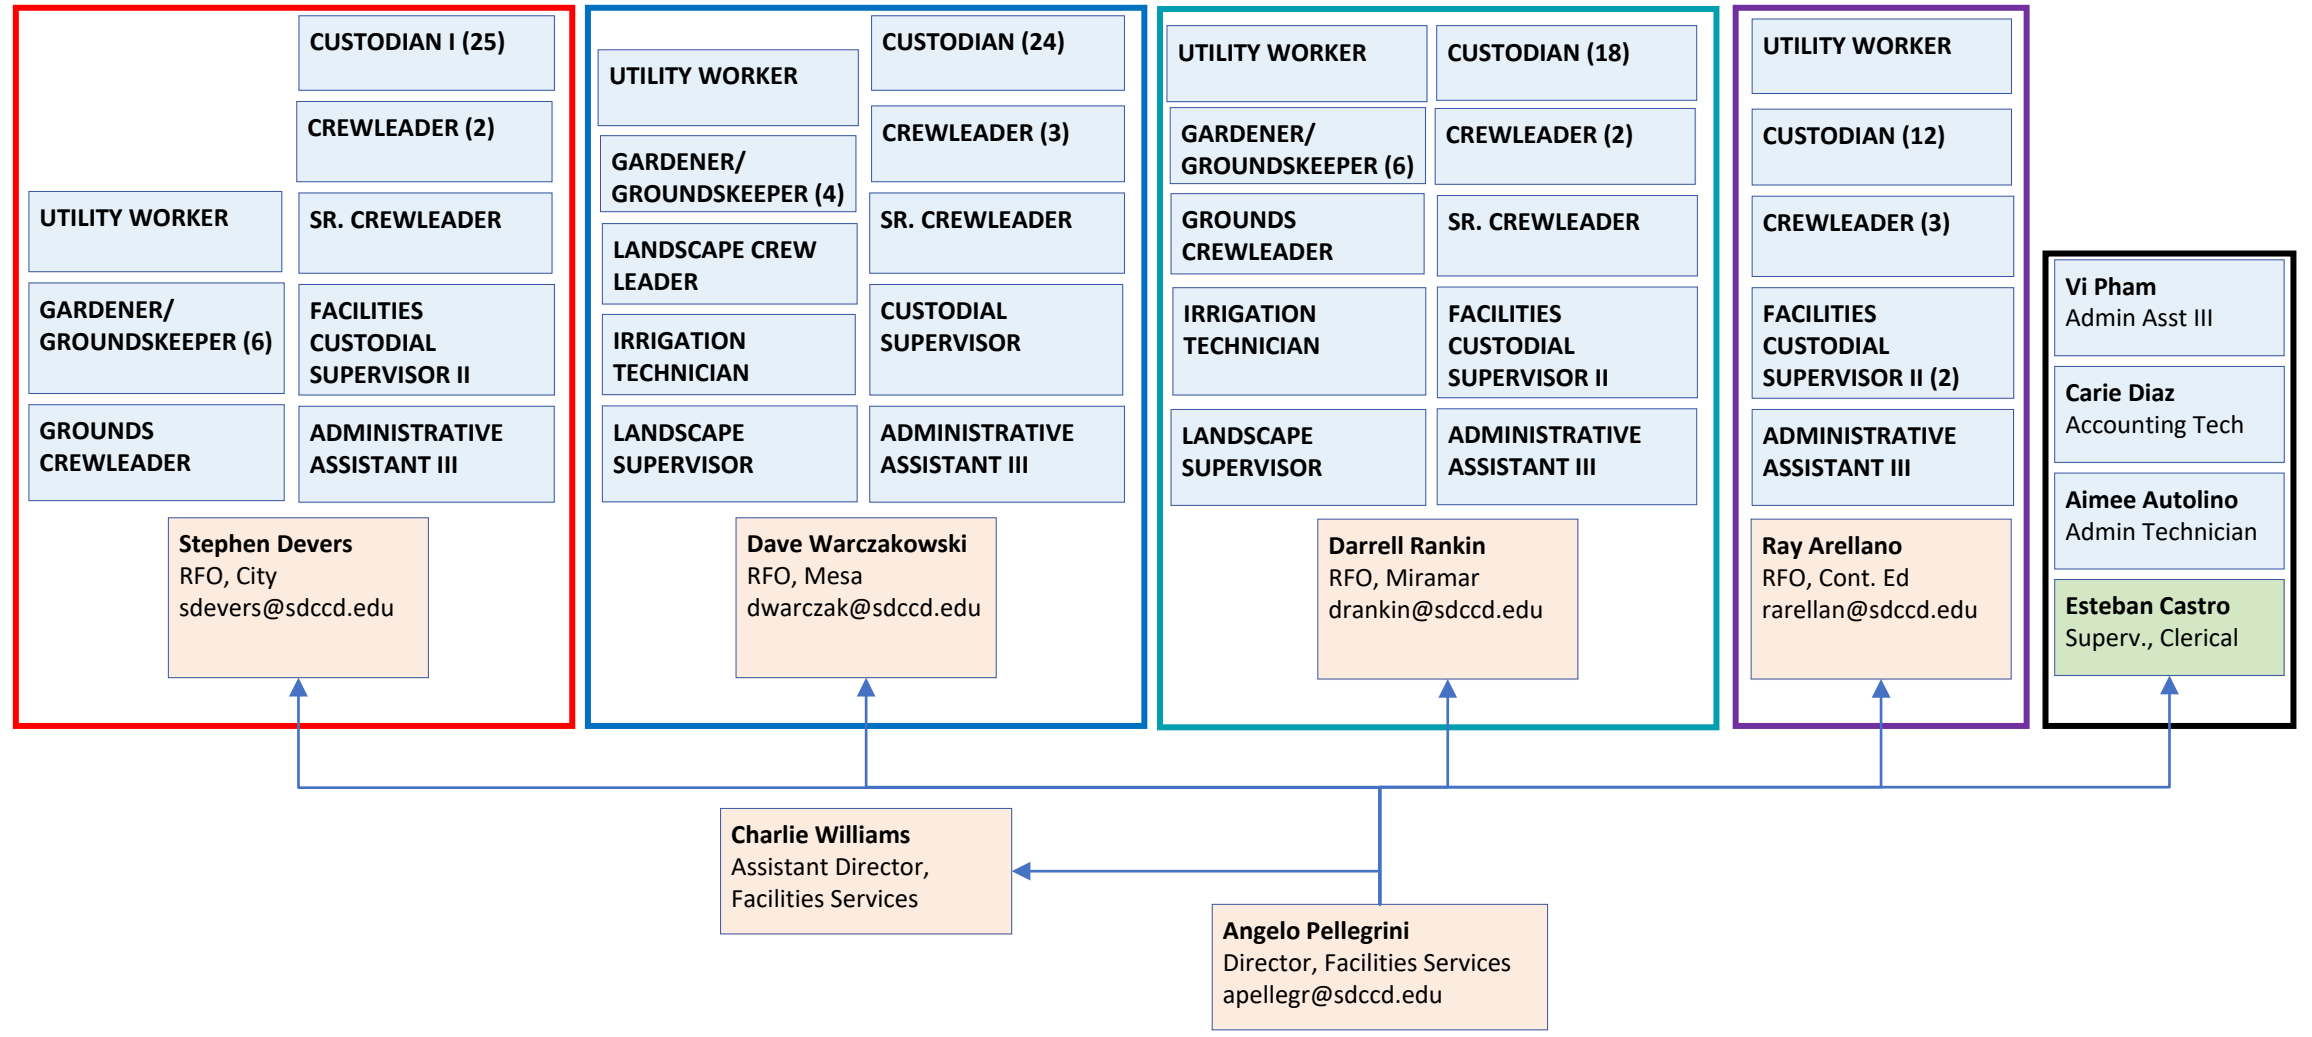

DETECTIVE (1)

SECURITY OFFICER II (1)

COLLEGE SERVICE OFFICER (9)

POLICE OFFICERS (14)

SERGEANTS (4)

Jeffrey Hughes
Lieutenant, Southern

Joseph Ramos
Chief, Police Services
jramos002@sdccd.edu

-  District
-  College Police
-  Enterprise Services
-  Facilities - Director
-  Facilities – Asst Director

Operations, Enterprise Services, and Facilities

ENTERPRISE SERVICES

-  District
-  College Police
-  Enterprise Services
-  Facilities - Director
-  Facilities – Asst Director

Operations, Enterprise Services, and Facilities

FACILITIES SERVICES

-  District
-  College Police
-  Enterprise Services
-  Facilities - Director
-  Facilities – Asst Director

Operations, Enterprise Services, and Facilities

FACILITIES SERVICES – Cont.